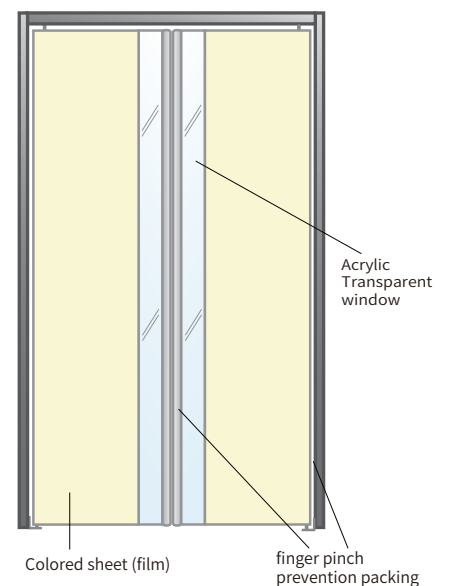

## Features

The Swing Door fits well to different scenes.

- store · restaurant · beauty salon · office · hospital & etc -

- The smart design with no hinge and grip.
- A color can be selected from a plenty of sheet variation which enables to make various representation at the door opening.
- Fusion of the function and design, with the acrylic vertical window in entire span and the aluminum pole.

We were particular about not only the design but also safety.

- the door can be used safely even at a site where children go in and out frequently -

- Can check safeness before open the door as it is possible to see opposite side of the door through the window.
- Acrylic material is used for the window. It is hard to be scratched and no need to concern about breakage like glass.
- Fitted cushion gaskets into the door edges, both in open side and frame side, to prevent fingers from getting catch in gaps between the door and frame.

Specifications	
Opening dimensions W (width)	Single door: 400 ~ 1200 mm / Double doors: 800 ~ 2400 mm
Opening dimensions H (height)	1800 ~ 2400 mm
Thickness of door	28 mm
Surface material	Colored steel plate (ivory color), t. 0.6 mm
Core material	Paper made core
Window material	Acrylic (hard coated), t. 10 mm