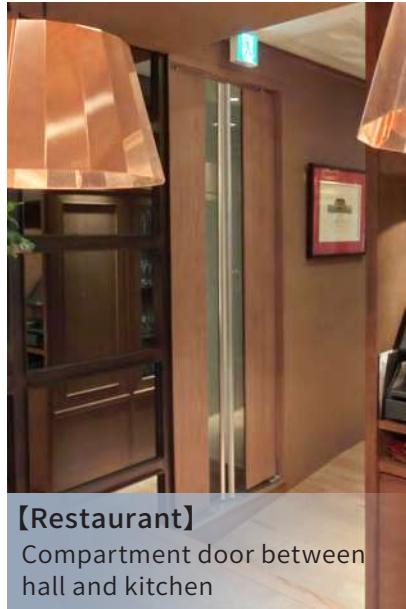

【Restaurant】
Compartment door between hall and kitchen