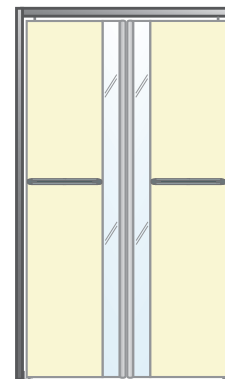

## Features

The Swing Door fits well to different scenes.

- store · restaurant · beauty salon · office · hospital & etc -

- The smart design with no hinge and grip.
- A color can be selected from a plenty of sheet variation which enables to make various representation at the door opening.
- Fusion of the function and design, with the acrylic vertical window in entire span and the aluminum pole.

Specifications	
Opening dimensions W (width)	Single door: 400 ~ 1200 mm / Double doors: 800 ~ 2400 mm
Opening dimensions H (height)	1800 ~ 2400 mm
Thickness of door	28 mm
Surface material	Colored steel plate (ivory color), t. 0.6 mm
Core material	Paper made core
Window material	Acrylic (hard coated), t. 10 mm

Other options (Single • Double door)

Windowless

※Please pay attention  
to the other side of the door.

Circular window

※Circular windows  
are custom-made.

Bumper strip type D

**UNIFLOW**

Uniflow International Pte. Ltd  
81, Ubi Avenue 4, #07-07 UB. One, Singapore 408830  
TEL:+65-6536-3239